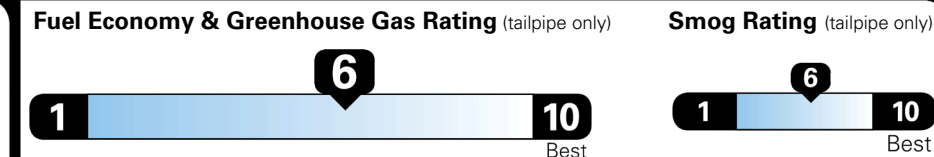

TOTAL ADDITIONAL WEIGHT:

EPA DOT Fuel Economy and Environment

Gasoline Vehicle

You save \$1,000
 in fuel costs over 5 years compared to the average new vehicle.

Annual fuel cost \$1,500

This vehicle emits 269 grams CO₂ per mile. The best emits 0 grams per mile (tailpipe only). Producing and distributing fuel also create emissions; learn more at fueleconomy.gov.