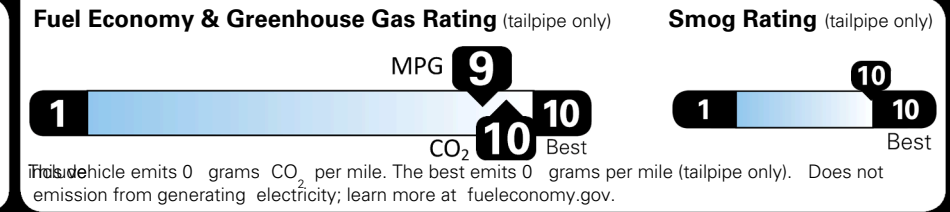

EPA DOT Fuel Economy and Environment

Electric Vehicle

You save \$4,750
 in fuel costs over 5 years compared to the average new vehicle.

Annual fuel cost \$750

Actual results will vary for many reasons, including driving conditions and how you drive and maintain your vehicle. The average new vehicle gets 29 MPG and costs \$8,500 to fuel over 5 years. Cost estimates are based on 15,000 miles per year at \$0.17 per kW-hr. MPGe is miles per gasoline gallon equivalent. Vehicle emissions are a significant cause of global warming and smog.