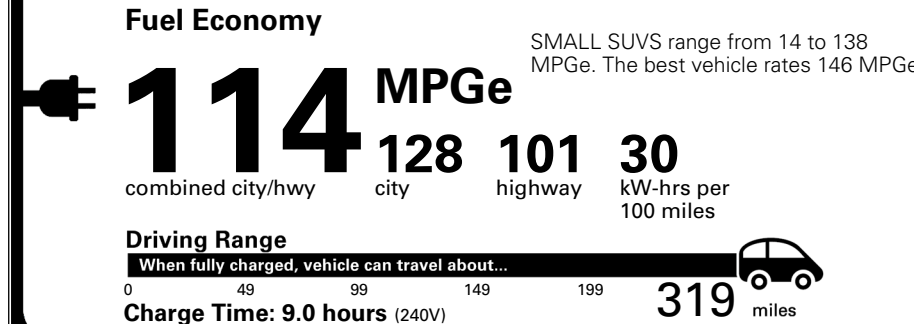

INLAND FREIGHT AND HANDLING

TOTAL MANUFACTURER'S SUGGESTED RETAIL PRICE ▶ \$ 43,480.00

TOTAL ADDITIONAL WEIGHT: 11.2

*Additional terms and conditions apply.
 **Kia Connect may be currently unavailable for some Model Year 2022 and newer vehicles sold or purchased in Massachusetts; please see owners.kia.com for more information.
 NOTE: When you purchase this vehicle, Kia America, Inc. collects personal information you provide to the dealership. For information on our collection and use of personal information and your rights, please see our Privacy Policy on www.kia.com.

EPA DOT Fuel Economy and Environment

Electric Vehicle

You save \$4,750
 in fuel costs over 5 years compared to the average new vehicle.

Annual fuel cost \$750

Actual results will vary for many reasons, including driving conditions and how you drive and maintain your vehicle. The average new vehicle gets 29 MPG and costs \$8,500 to fuel over 5 years. Cost estimates are based on 15,000 miles per year at \$0.17 per kW-hr. MPGe is miles per gasoline gallon equivalent. Vehicle emissions are a significant cause of global warming and smog.