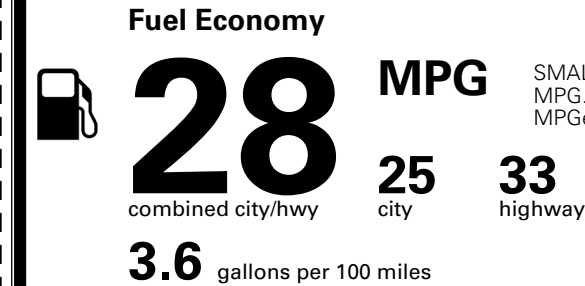

MSRP INCLUDING OPTIONS \$ 32,440.00

INLAND FREIGHT AND HANDLING \$ 1,495.00

TOTAL MANUFACTURER'S SUGGESTED RETAIL PRICE ▶

\$ 33,935.00

TOTAL ADDITIONAL WEIGHT: 7.3

*Additional terms and conditions apply.

**Kia Connect may be currently unavailable for some Model Year 2022 and newer vehicles sold or purchased in Massachusetts; please see owners.kia.com for more information.

EPA DOT Fuel Economy and Environment

Gasoline Vehicle

SMALL SUVs range from 14 to 138 MPG. The best vehicle rates 146 MPGe.

You spend \$250 more in fuel costs over 5 years compared to the average new vehicle.