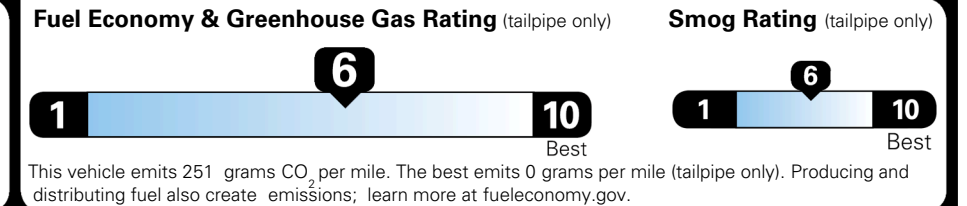

TOTAL ADDITIONAL WEIGHT: 10.4

EPA DOT Fuel Economy and Environment

Gasoline Vehicle

You save
\$1,250
 in fuel costs
 over 5 years
 compared to the
 average new vehicle.

Annual fuel cost
\$1,350

Actual results will vary for many reasons, including driving conditions and how you drive and maintain your vehicle. The average new vehicle gets 29 MPG and costs \$8,000 to fuel over 5 years. Cost estimates are based on 15,000 miles per year at \$ 3.10 per gallon. MPGe is miles per gasoline gallon equivalent. Vehicle emissions are a significant cause of climate change and smog.