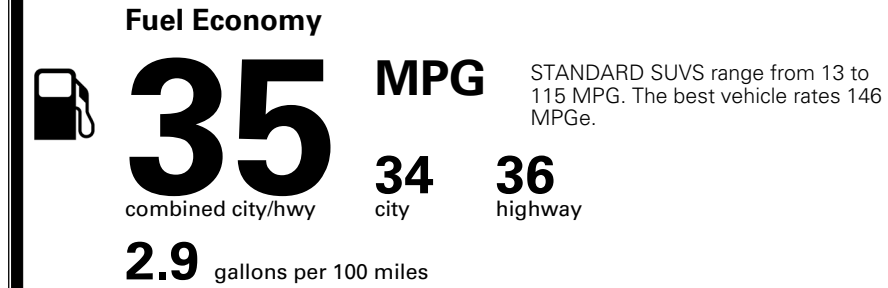

TOTAL ADDITIONAL WEIGHT: 10.4

EPA DOT Fuel Economy and Environment

Gasoline Vehicle

You save
\$1,250
 in fuel costs
 over 5 years
 compared to the
 average new vehicle.

Annual fuel cost
\$1,350

Actual results will vary for many reasons, including driving conditions and how you drive and maintain your vehicle. The average new vehicle gets 29 MPG and costs \$8,000 to fuel over 5 years. Cost estimates are based on 15,000 miles per year at \$ 3.10 per gallon. MPGe is miles per gasoline gallon equivalent. Vehicle emissions are a significant cause of climate change and smog.