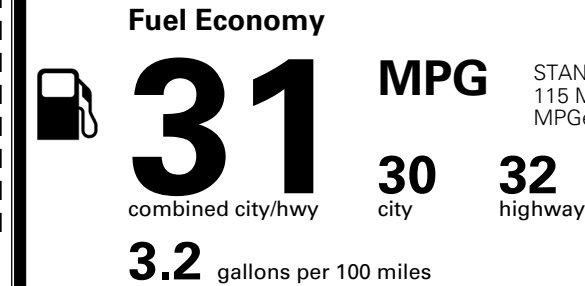

\$495.00
 \$295.00
 \$45.00

MSRP INCLUDING OPTIONS

\$ 55,325.00

INLAND FREIGHT AND HANDLING

\$ 1,545.00

TOTAL MANUFACTURER'S SUGGESTED RETAIL PRICE ▶

\$ 56,870.00

TOTAL ADDITIONAL WEIGHT: 0.8

EPA DOT Fuel Economy and Environment

Gasoline Vehicle

STANDARD SUVS range from 13 to 115 MPG. The best vehicle rates 146 MPGe.

You save \$500
 in fuel costs over 5 years compared to the average new vehicle.