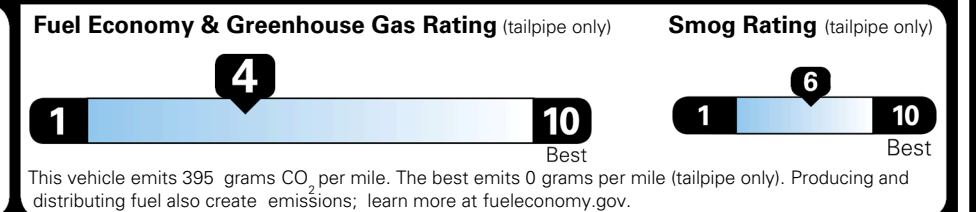

\$495.00
 \$625.00
 \$250.00

MSRP INCLUDING OPTIONS

\$ 43,460.00

INLAND FREIGHT AND HANDLING

\$ 1,545.00

TOTAL MANUFACTURER'S SUGGESTED RETAIL PRICE ▶

\$ 45,005.00

TOTAL ADDITIONAL WEIGHT: 7.2

EPA DOT Fuel Economy and Environment

Gasoline Vehicle

You spend \$2,500 more in fuel costs over 5 years compared to the average new vehicle.

Annual fuel cost \$2,100

Actual results will vary for many reasons, including driving conditions and how you drive and maintain your vehicle. The average new vehicle gets 29 MPG and costs \$8,000 to fuel over 5 years. Cost estimates are based on 15,000 miles per year at \$ 3.10 per gallon. MPGe is miles per gasoline gallon equivalent. Vehicle emissions are a significant cause of climate change and smog.