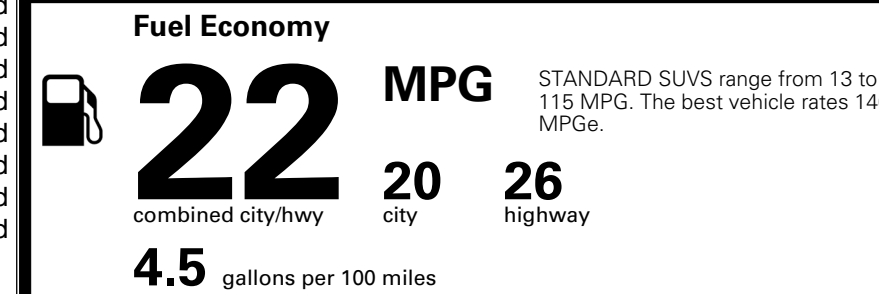

\$495.00
 \$625.00
 \$250.00

MSRP INCLUDING OPTIONS

\$ 43,460.00

INLAND FREIGHT AND HANDLING

\$ 1,545.00

TOTAL MANUFACTURER'S SUGGESTED RETAIL PRICE ▶

\$ 45,005.00

TOTAL ADDITIONAL WEIGHT: 7.2

EPA DOT Fuel Economy and Environment

Gasoline Vehicle

You spend \$2,500 more in fuel costs over 5 years compared to the average new vehicle.

Annual fuel cost \$2,100

Actual results will vary for many reasons, including driving conditions and how you drive and maintain your vehicle. The average new vehicle gets 29 MPG and costs \$8,000 to fuel over 5 years. Cost estimates are based on 15,000 miles per year at \$ 3.10 per gallon. MPGe is miles per gasoline gallon equivalent. Vehicle emissions are a significant cause of climate change and smog.