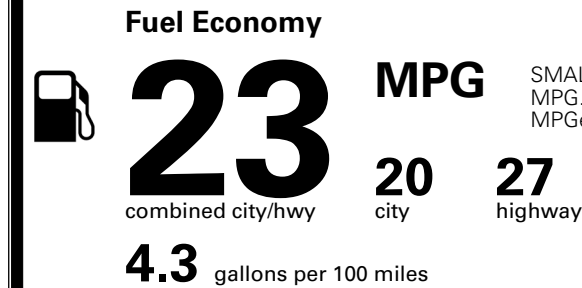

MSRP INCLUDING OPTIONS

\$ 47,520.00

INLAND FREIGHT AND HANDLING

\$ 1,495.00

TOTAL MANUFACTURER'S SUGGESTED RETAIL PRICE ▶

\$ 49,015.00

TOTAL ADDITIONAL WEIGHT: 6.6

EPA DOT Fuel Economy and Environment

Gasoline Vehicle

SMALL SUVs range from 14 to 125 MPG. The best vehicle rates 146 MPGe.

You spend \$2,250 more in fuel costs over 5 years compared to the average new vehicle.

Annual fuel cost \$2,150

Fuel Economy & Greenhouse Gas Rating (tailpipe only)