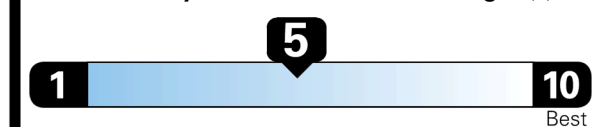

Gasoline Vehicle

SMALL SUVs range from 14 to 125 MPG. The best vehicle rates 146 MPGe.

You spend \$2,250 more in fuel costs over 5 years compared to the average new vehicle.

Annual fuel cost \$2,150

Fuel Economy & Greenhouse Gas Rating (tailpipe only)