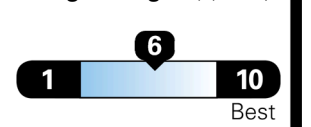

Smog Rating (tailpipe only)

This vehicle emits 388 grams CO₂ per mile. The best emits 0 grams per mile (tailpipe only). Producing and distributing fuel also create emissions; learn more at fueleconomy.gov.

Actual results will vary for many reasons, including driving conditions and how you drive and maintain your vehicle. The average new vehicle gets 29 MPG and costs $8,500 to fuel over 5 years. Cost estimates are based on 15,000 miles per year at $ 3.30 per gallon. MPGe is miles per gasoline gallon equivalent. Vehicle emissions are a significant cause of climate change and smog.

fueleconomy.gov

Calculate personalized estimates and compare vehicles