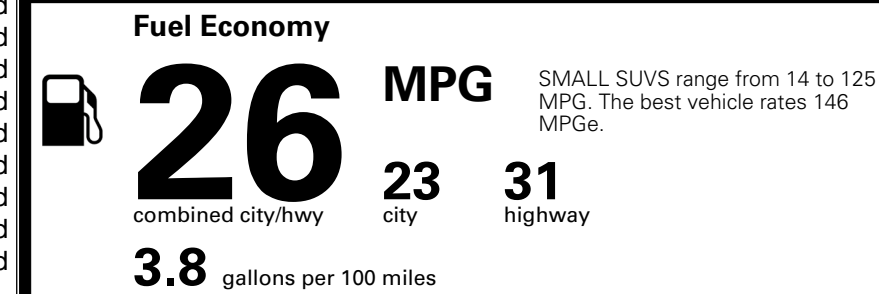

MANUFACTURER'S SUGGESTED RETAIL PRICE ▶

$ 35,290.00

COMPARE S FWD FEATURES

Added to/in place of standard LX FWD features

- 18" Alloy Wheels
- Roof Rails
- Parking Distance Warning-Forward/Reverse
- SynTex Seating Material
- Power Adj. Driver's Seat w/ Power Lumbar
- Wireless Phone Charger
- Heated Front Seats
- Dual-Zone Automatic Climate Control

Included
Included
Included
Included
Included
Included
Included
Included

ADDITIONAL INSTALLED EQUIPMENT: (In addition to or in place of standard features)

Midnight Lake Blue Paint
Panoramic Sunroof Package
- Panoramic Sunroof w/ Power Sunshade
- LED Interior Lighting
Cross Bars
Carpeted Floor Mats
Side Step Bars, Black

$495.00
$1,300.00
$395.00
$235.00
$749.00

MSRP INCLUDING OPTIONS

$ 38,464.00

INLAND FREIGHT AND HANDLING

$ 1,495.00

TOTAL MANUFACTURER'S SUGGESTED RETAIL PRICE ▶

$ 39,959.00

TOTAL ADDITIONAL WEIGHT: 48.3

*Additional terms and conditions apply.

**Kia Connect may be currently unavailable for some Model Year 2022 and newer vehicles sold or purchased in Massachusetts; please see owners.kia.com for more information.

NOTE: When you purchase this vehicle, Kia America, Inc. collects personal information you provide to the dealership. For information on our collection and use of personal information and your rights, please see our Privacy Policy on www.kia.com.

EPA DOT Fuel Economy and Environment

Gasoline Vehicle

You spend $1,000 more in fuel costs over 5 years compared to the average new vehicle.

Annual fuel cost $1,900