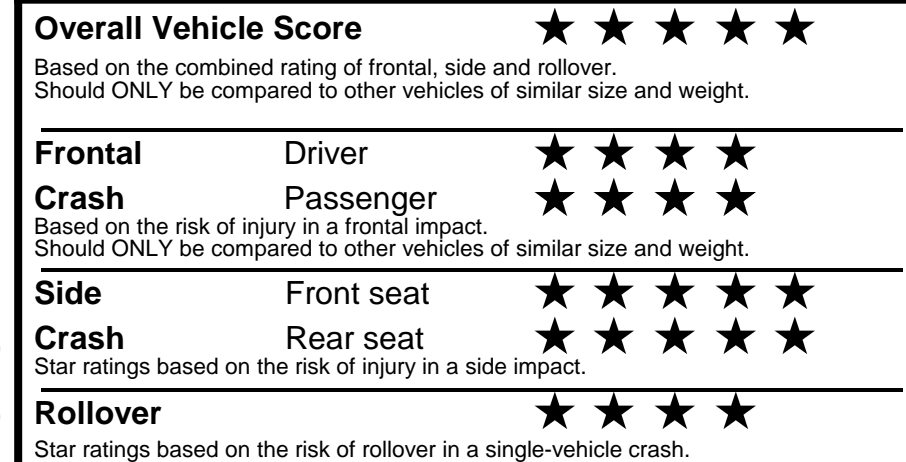

fueleconomy.gov

Calculate personalized estimates and compare vehicles

GOVERNMENT 5-STAR SAFETY RATINGS

Star ratings range from 1 to 5 stars (★★★★★) with 5 being the highest. Source: National Highway Traffic Safety Administration (NHTSA). www.safercar.gov or 1-888-327-4236