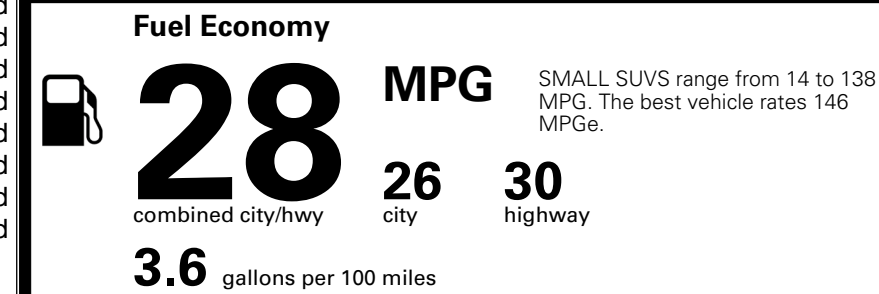

*Additional terms and conditions apply.

**Kia Connect may be currently unavailable for some Model Year 2022 and newer vehicles sold or purchased in Massachusetts; please see owners.kia.com for more information.

NOTE: When you purchase this vehicle, Kia America, Inc. collects personal information you provide to the dealership. For information on our collection and use of personal information and your rights, please see our Privacy Policy on www.kia.com.

MANUFACTURER'S SUGGESTED RETAIL PRICE ▶

$ 28,990.00

COMPARE X-LINE S AWD FEATURES

Added to/in place of standard S AWD features
- X-Line Exterior Styling
- LED Fog Lights
- LED Rear Combination Lights
- Roof Rails
- SynTex Seating Material
- Rear Center Armrest w/ Cupholders
- Dual Illuminated Vanity Mirrors

Included
Included
Included
Included
Included
Included
Included

ADDITIONAL INSTALLED EQUIPMENT: (In addition to or in place of standard features)

Magma Red Matte Paint
X-Line S Premium Package
- Panoramic Sunroof w/ Power Sunshade
- Smart Power Liftgate
- Dual-Zone Auto Climate Control w/ 5" Display
- Rear Air Vents
- Heated Steering Wheel
Cross Bars
Carpeted Floor Mats
First Aid Kit, Small

$545.00
$2,000.00

$400.00
$200.00
$45.00

MSRP INCLUDING OPTIONS

$ 32,180.00

INLAND FREIGHT AND HANDLING

$ 1,495.00

TOTAL MANUFACTURER'S SUGGESTED RETAIL PRICE ▶

$ 33,675.00

TOTAL ADDITIONAL WEIGHT: 18.5

EPA DOT Fuel Economy and Environment

Gasoline Vehicle

You spend $250 more in fuel costs over 5 years compared to the average new vehicle.

Annual fuel cost $1,650