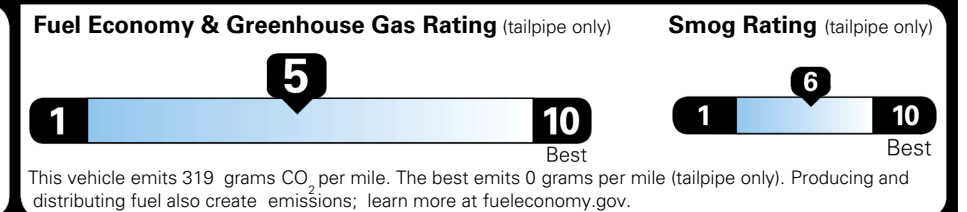

TOTAL ADDITIONAL WEIGHT: 18.5

EPA DOT Fuel Economy and Environment

Gasoline Vehicle

You spend \$250 more in fuel costs over 5 years compared to the average new vehicle.

Annual fuel cost \$1,650

Actual results will vary for many reasons, including driving conditions and how you drive and maintain your vehicle. The average new vehicle gets 29 MPG and costs \$8,000 to fuel over 5 years. Cost estimates are based on 15,000 miles per year at \$ 3.10 per gallon. MPGe is miles per gasoline gallon equivalent. Vehicle emissions are a significant cause of climate change and smog.