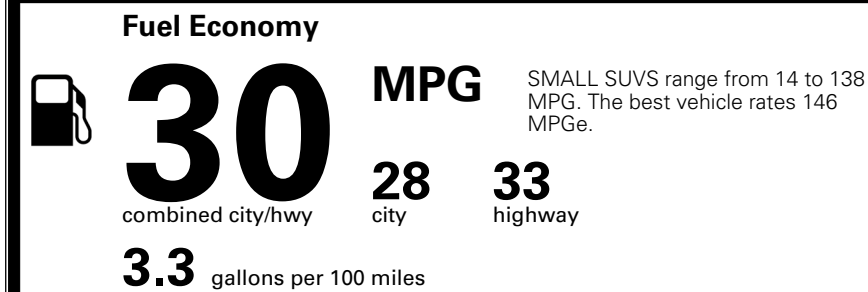

WARRANTY

10 Year/100,000 Mile Limited Powertrain Warranty
5 Year/60,000 Mile Limited Basic Warranty
5 Year/60,000 Mile Roadside Assistance

MANUFACTURER'S SUGGESTED RETAIL PRICE ▶

$ 26,390.00

COMPARE S FWD FEATURES

Added to/in place of standard LX FWD features

- 18" Alloy Wheels
- Heated Outside Mirrors
- Gloss Black Exterior Trim Accents
- Automatic Pop-Out Outside Door Handles
- Blind-Spot Collision-Avoidance Assist
- Rear Cross-Traffic Collision-Avoidance Assist
- Safe Exit Warning
- Power Driver's Seat w/ Power Lumbar
- Wireless Phone Charger

Included
Included
Included
Included
Included
Included
Included
Included
Included

ADDITIONAL INSTALLED EQUIPMENT:
(In addition to or in place of standard features)

MSRP INCLUDING OPTIONS

$ 26,390.00

INLAND FREIGHT AND HANDLING

$ 1,495.00

TOTAL MANUFACTURER'S SUGGESTED RETAIL PRICE ▶

$ 27,885.00

*Additional terms and conditions apply.

**Kia Connect may be currently unavailable for some Model Year 2022 and newer vehicles sold or purchased in Massachusetts; please see owners.kia.com for more information.

NOTE: When you purchase this vehicle, Kia America, Inc. collects personal information you provide to the dealership. For information on our collection and use of personal information and your rights, please see our Privacy Policy on www.kia.com.

TOTAL ADDITIONAL WEIGHT:

EPA DOT Fuel Economy and Environment

Gasoline Vehicle

You save $250
in fuel costs over 5 years compared to the average new vehicle.

Annual fuel cost $1,550