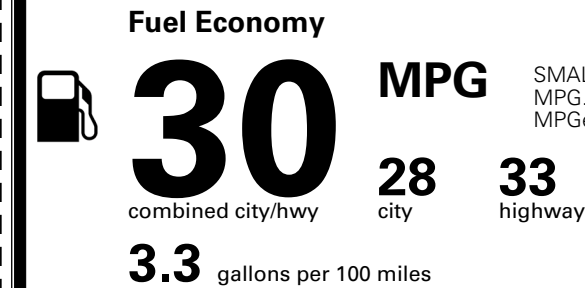

INLAND FREIGHT AND HANDLING

\$ 1,495.00

TOTAL MANUFACTURER'S SUGGESTED RETAIL PRICE ▶

\$ 27,885.00

*Additional terms and conditions apply.

**Kia Connect may be currently unavailable for some Model Year 2022 and newer vehicles sold or purchased in Massachusetts; please see owners.kia.com for more information.

TOTAL ADDITIONAL WEIGHT:

EPA DOT Fuel Economy and Environment

Gasoline Vehicle

SMALL SUVs range from 14 to 138 MPG. The best vehicle rates 146 MPGe.

You save \$250
 in fuel costs over 5 years compared to the average new vehicle.