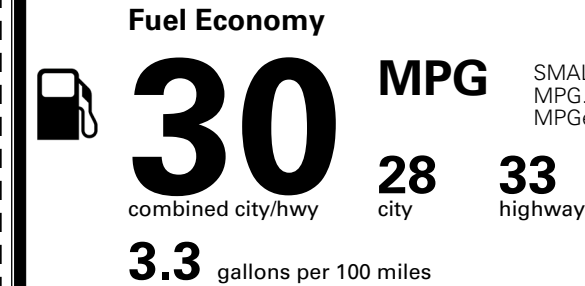

INLAND FREIGHT AND HANDLING

\$ 1,495.00

TOTAL MANUFACTURER'S SUGGESTED RETAIL PRICE ▶

\$ 27,885.00

*Additional terms and conditions apply.

**Kia Connect may be currently unavailable for some Model Year 2022 and newer vehicles sold or purchased in Massachusetts; please see owners.kia.com for more information.

TOTAL ADDITIONAL WEIGHT:

EPA DOT Fuel Economy and Environment

Gasoline Vehicle

SMALL SUVs range from 14 to 138 MPG. The best vehicle rates 146 MPGe.

You save \$250
 in fuel costs over 5 years compared to the average new vehicle.