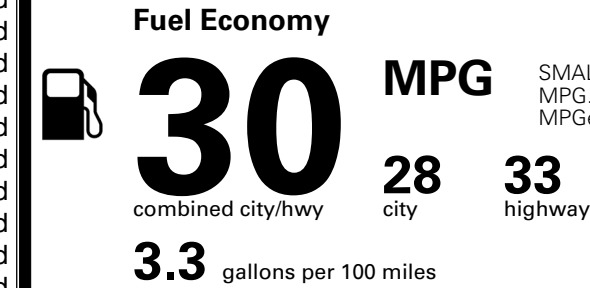

INLAND FREIGHT AND HANDLING

\$ 1,495.00

TOTAL MANUFACTURER'S SUGGESTED RETAIL PRICE ▶

\$ 27,885.00

*Additional terms and conditions apply.

**Kia Connect may be currently unavailable for some Model Year 2022 and newer vehicles sold or purchased in Massachusetts; please see owners.kia.com for more information.

TOTAL ADDITIONAL WEIGHT:

EPA DOT Fuel Economy and Environment

Gasoline Vehicle

SMALL SUVs range from 14 to 138 MPG. The best vehicle rates 146 MPGe.

You save \$250
 in fuel costs over 5 years compared to the average new vehicle.