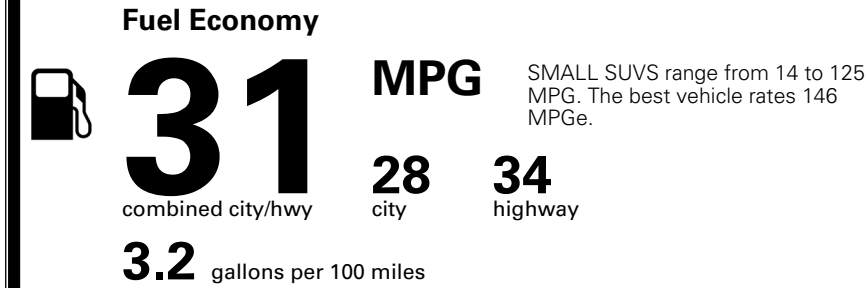

*Additional terms and conditions apply.
**Kia Connect may be currently unavailable for some Model Year 2022 and newer vehicles sold or purchased in Massachusetts; please see owners.kia.com for more information.
NOTE: When you purchase this vehicle, Kia America, Inc. collects personal information you provide to the dealership. For information on our collection and use of personal information and your rights, please see our Privacy Policy on www.kia.com.

MANUFACTURER'S SUGGESTED RETAIL PRICE ▶

COMPARE EX FWD FEATURES

Added to/in place of standard S FWD features

- 10.25" Instrument Display
- SynTex Seating Material
- Heated Front Seats
- Power Driver's Seat w/ Power Lumbar
- Dual Illuminated Vanity Mirrors
- Wireless Phone Charger
- Parking Distance Warning - Reverse

ADDITIONAL INSTALLED EQUIPMENT: (In addition to or in place of standard features)

Snow White Pearl Paint $395.00
EX Sunroof Package $800.00
- Power Sunroof with Sunshade
- 17" Gloss Black Alloy Wheels
Carpeted Floor Mats $200.00
Cargo Net, Floor Style $60.00
Cargo Tray, Reversible $140.00
First Aid Kit, Small $45.00
Mud Guards $155.00

MSRP INCLUDING OPTIONS $ 28,285.00

INLAND FREIGHT AND HANDLING $ 1,495.00

TOTAL MANUFACTURER'S SUGGESTED RETAIL PRICE ▶ $ 29,780.00

TOTAL ADDITIONAL WEIGHT: 11.9

$ 26,490.00

Included
Included
Included
Included
Included
Included
Included

EPA DOT Fuel Economy and Environment

Gasoline Vehicle

You save $500
in fuel costs over 5 years compared to the average new vehicle.

Annual fuel cost $1,600