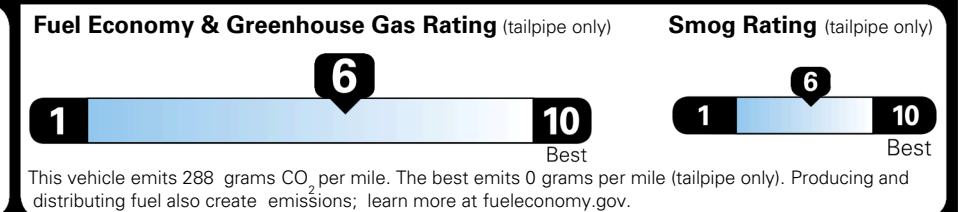

MSRP INCLUDING OPTIONS \$ 28,285.00

INLAND FREIGHT AND HANDLING \$ 1,495.00

TOTAL MANUFACTURER'S SUGGESTED RETAIL PRICE ▶ \$ 29,780.00

TOTAL ADDITIONAL WEIGHT: 11.9

\$ 26,490.00

Included
 Included
 Included
 Included
 Included
 Included
 Included

EPA DOT Fuel Economy and Environment

Gasoline Vehicle

You save \$500
 in fuel costs over 5 years compared to the average new vehicle.

Annual fuel cost \$1,600

Actual results will vary for many reasons, including driving conditions and how you drive and maintain your vehicle. The average new vehicle gets 29 MPG and costs \$8,500 to fuel over 5 years. Cost estimates are based on 15,000 miles per year at \$ 3.30 per gallon. MPGe is miles per gasoline gallon equivalent. Vehicle emissions are a significant cause of climate change and smog.