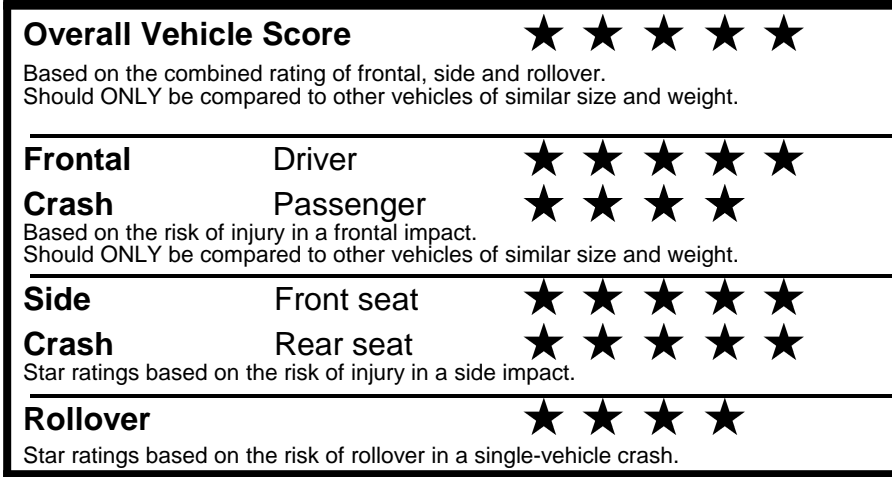

fueleconomy.gov

Calculate personalized estimates and compare vehicles

GOVERNMENT 5-STAR SAFETY RATINGS

Star ratings range from 1 to 5 stars (★★★★★) with 5 being the highest.
 Source: National Highway Traffic Safety Administration (NHTSA).
www.safercar.gov or 1-888-327-4236