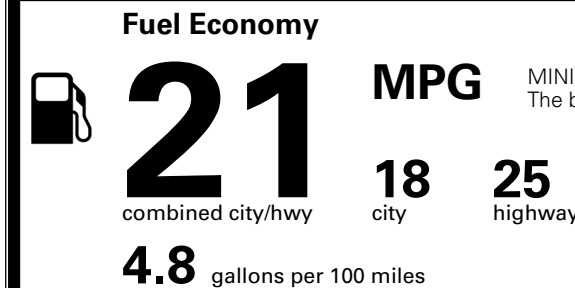

EPA DOT Fuel Economy and Environment

Gasoline Vehicle

MINIVANS range from 20 to 83 MPG. The best vehicle rates 146 MPGe.

You spend $3,250 more in fuel costs over 5 years compared to the average new vehicle.

Annual fuel cost $2,350