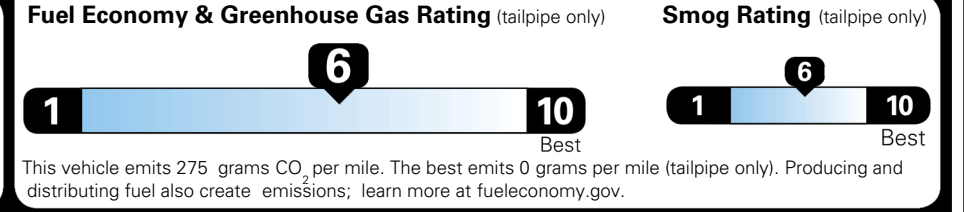

\$495.00
 \$285.00
 \$65.00
 \$45.00

MSRP INCLUDING OPTIONS

\$ 44,480.00

INLAND FREIGHT AND HANDLING

\$ 1,545.00

TOTAL MANUFACTURER'S SUGGESTED RETAIL PRICE ▶

\$ 46,025.00

TOTAL ADDITIONAL WEIGHT: 11.4

EPA DOT Fuel Economy and Environment

Gasoline Vehicle

You save \$750
 in fuel costs over 5 years compared to the average new vehicle.

Annual fuel cost \$1,550

Actual results will vary for many reasons, including driving conditions and how you drive and maintain your vehicle. The average new vehicle gets 29 MPG and costs \$8,500 to fuel over 5 years. Cost estimates are based on 15,000 miles per year at \$ 3.30 per gallon. MPGe is miles per gasoline gallon equivalent. Vehicle emissions are a significant cause of climate change and smog.