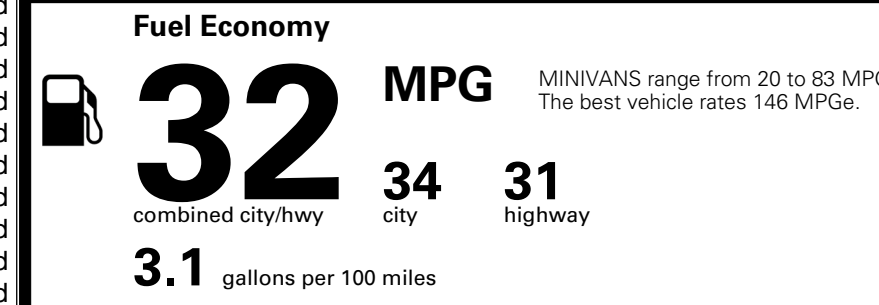

\$495.00
 \$285.00
 \$65.00
 \$45.00

MSRP INCLUDING OPTIONS

\$ 44,480.00

INLAND FREIGHT AND HANDLING

\$ 1,545.00

TOTAL MANUFACTURER'S SUGGESTED RETAIL PRICE ▶

\$ 46,025.00

TOTAL ADDITIONAL WEIGHT: 11.4

EPA DOT Fuel Economy and Environment

Gasoline Vehicle

You save \$750
 in fuel costs over 5 years compared to the average new vehicle.

Annual fuel cost \$1,550

Actual results will vary for many reasons, including driving conditions and how you drive and maintain your vehicle. The average new vehicle gets 29 MPG and costs \$8,500 to fuel over 5 years. Cost estimates are based on 15,000 miles per year at \$ 3.30 per gallon. MPGe is miles per gasoline gallon equivalent. Vehicle emissions are a significant cause of climate change and smog.