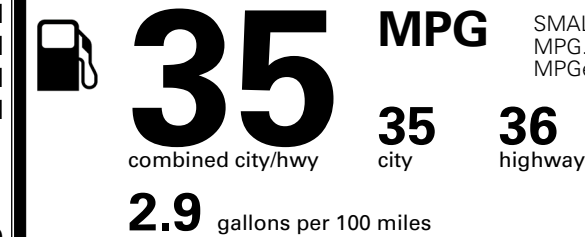

TOTAL MANUFACTURER'S SUGGESTED RETAIL PRICE ▶

\$ 36,720.00

TOTAL ADDITIONAL WEIGHT: 15.6

EPA DOT Fuel Economy and Environment

Gasoline Vehicle

Fuel Economy

SMALL SUVs range from 14 to 138 MPG. The best vehicle rates 146 MPGe.

You save
\$1,500
 in fuel costs
 over 5 years
 compared to the
 average new vehicle.

Annual fuel cost
\$1,400

Fuel Economy & Greenhouse Gas Rating (tailpipe only)

Smog Rating (tailpipe only)

This vehicle emits 251 grams CO₂ per mile. The best emits 0 grams per mile (tailpipe only). Producing and distributing fuel also create emissions; learn more at fueleconomy.gov.